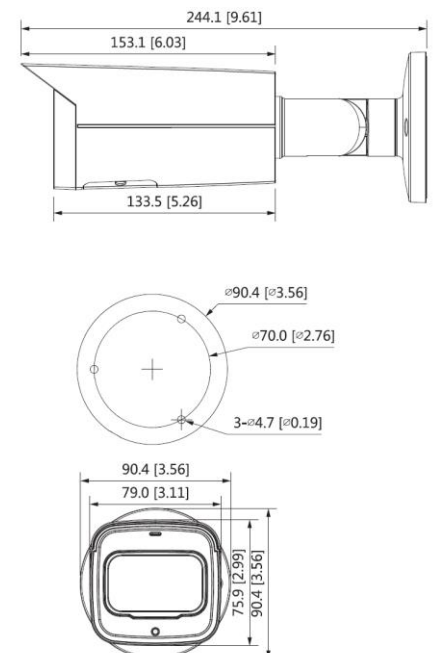

BCS-L-TIP54FC-Ai2

NightColor 4Mpx bullet camera with 3.6mm lens

Scanning system	Progressive Scan
System	IP
RAM / ROM	1GB/128MB
Sensor	1/1.8" 4Mpx CMOS
Pixels	2688(H) × 1520(V)
Min illumination	0.001Lux@F1.0
White balance	(AWB) Auto/manual
Lens	3.6mm F1.0
Focus	Fixed
Iris	Fixed
Viewing angle	Horizontal: 93° Vertical: 50°
DORI	Detect 70m/ Observe 28m/ Recognize 14m/ Identify 7m
Background compensation	BLC / HLC / WDR(140dB)
Shutter	Auto/manual (1/3~1/100000s)
Gain control	(AGC) Auto/manual
Noise reduction	3D DNR
Motion detection	4 areas
Privacy zone	4 areas
ROI	4 areas
Image rotation	Mirror, flip 90°, 180°, 270°
Day Night	Color/B/W
Video compression	H.265 / H.265+ / H.264 / H.264+ / H.264H / H.264B / MJPEG
Resolution	2688 × 1520/2560 × 1440/2304 × 1296/1080P(1920 × 1080)/1.3M (1280 × 960)/720P (1280 × 720)/D1 (704 × 576/704 × 480)/VGA (640 × 480)/CIF (352 × 288/352 × 240)
Main stream	2688 × 1520 (1 fps–25/30 fps) 2560 × 1440 (1 fps–25/30 fps) 1920 × 1080 (1 fps–50/60 fps)
Second stream	D1 (1 fps–25/30 fps) D1 (1 fps–50/60 fps)
Third stream	1080P (1 fps–16 fps)
Bitrate	H.264: 32 kbps–8192 kbps H.265: 19 kbps–8192 kbps
Network connection	RJ-45 (10/100Mbps)
Protocols	IPv4; IPv6; HTTP; HTTPS; TCP; UDP; ARP; RTP; RTSP; RTCP; RTMP; SMTP; FTP; SFTP; DHCP; DNS; DDNS; QoS; UPnP; NTP; Multicast; ICMP; IGMP; NFS; SAMBA; PPPoE; 802.1x; SNMP
Audio	1 in / 1 out
Audio compression	G.711a; G.711Mu; G.726; AAC; G.723
Alarm	1 in 5mA 5V DC / 1 out 300mA 12V DC
Compatibility	ONVIF(S/G/T)
Users	Max 20 logged in
Mobile users	iOS, android
Memory card slot	microSD 256GB
Power	DC12V (±30%) / PoE(802.3af) / ePoE
Power consumption	<4.4W
Working conditions	-40°C ~ +60°C, ≤ 95% RH
Case	Metal IP67
Weight	0.8kg
Dimensions	244.1 mm × 79.0 mm × 75.9 mm