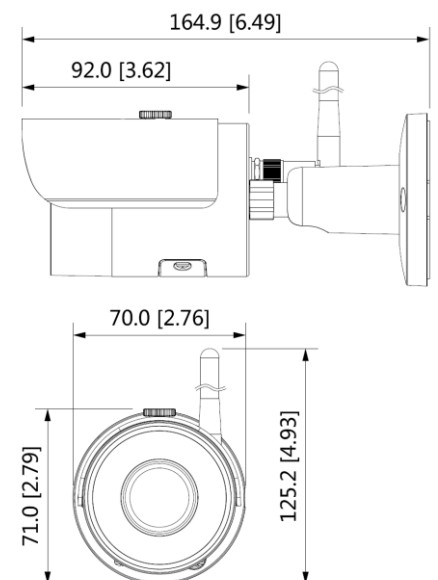

BCS-L-TIP14FR3-W

4Mpx network bullet camera with 2.8mm lens and WiFi

Scanning system	Progressive Scan
System	IP
RAM / ROM	256MB/128MB
Sensor	1/3" 4Mpx CMOS
Pixels	2560(H) × 1440(V)
Min illumination	Manual 1/30s 0.093 Lux @F2.0(Color, 80 IRE); 0.092 Lux @F2.0(W/B, 80 IRE); 0 Lux (IR on) Manual 1/3s 0.1195 Lux @F2.0 (Color, 80 IRE); 0.119 Lux @F2.0(W/B, 80 IRE); 0 Lux (IR on)
S / N ratio	>52dB
White balance	(AWB) Auto/manual
Lens	2.8mm F2.0
Focus	Fixed
Iris	Fixed
Viewing angle	Horizontal: 97° Vertical: 52° Diagonal: 116°
DORI	Detect 56m/ Observe 22m/ Recognize 11m/ Identify 6m
Background compensation	BLC / HLC / DWDR
Shutter	Auto/manual (1/3~1/100000s)
Gain control	(AGC) Auto/manual
Noise reduction	3D DNR
Motion detection	4
Privacy zone	4
ROI	4
Image rotation	Mirror, flip 90°, 180°, 270°
Day Night	IR cut filter with auto-switch ICR
IR	30m
Video compression	H.265 / H.265+ / H.264 / H.264+ / H.264H / H.264B / MJPEG(second stream)
Resolution	4M(2560 × 1440); 3M(2304 × 1296); 1080p (1920 × 1080); 1.3M (1280 × 960); 720P (1280 × 720); VGA (640 × 480); (640 × 360)
Main stream	4M(1-20fps); 3M/1080p/1.3M/720p/(1-25/30 fps)
Second stream	VGA/(640 × 360)/QVGA(1-25/30 fps)
Bitrate	H.264: 24 kbps-8192 kbps H.265: 9 kbps-7424 kbps
Network connection	RJ-45 (10/100 Base-T)
Wi-Fi	IEEE802.11b/g/n(2.4GHz)
Protocols	HTTP; TCP; ARP; RTSP; RTP; UDP; RTCP; SMTP; FTP; DHCP; DNS; IPv4/v6; QoS; NTP; RTMP
Compatibility	ONVIF(S/G/T)
Users	Max 20 logged in
Mobile users	iOS, android
Memory card slot	microSD do 256GB
Power	DC12V (±30%)
Power consumption	<5.4W
Working conditions	-30°C ~ +50°C, ≤ 95% RH
Case	Metal IP67
Weight	0.43kg
Dimensions	164.9 mm × 70 mm × 125.2 mm