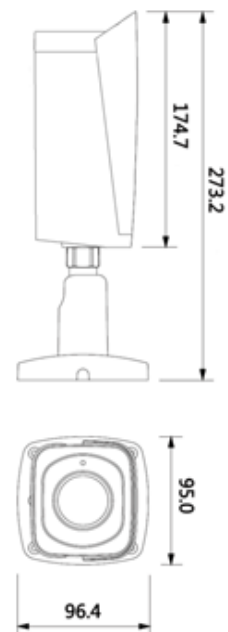

BCS-TIP8201IR-Ai-5364

2Mpx bullet network IP camera with advanced support for intelligent functions

ONVIF®

- 1 / 2.8 "2Mpx Starvis PS CMOS sensor
- H.265 + / H.264 + / MJPEG encoding
- Support for three coding streams
- 5.3 ~ 64mm F1.5 motozoom lens
- ICR mechanical infrared filter
- Built-in web service, compliance with BCS-NVR, CMS (BCS Manager), BCS mobile application (iOS, android), P2P, Onvif
- AWB, AES, AGC, BLC, HLC, WDR (120dB), Ultra DNR, Defog, ROI, EIS functions
- Advanced analytics of intelligent functions: perimeter protection, face detection, object recognition, metadata, attributes, intelligent real-time analysis and advanced search, people counting, lost / left object, audio detection
- Infrared range up to 150m
- 1 audio input and 1 audio output
- 2 alarm inputs and 1 alarm output
- IP67, IK10 metal outdoor housing
- Working temperature -30 ° C ~ + 60 ° C
- 6KV overvoltage protection
- Support for microSD cards up to 256GB
- DC12V, PoE (802.3af), ePoE power supply