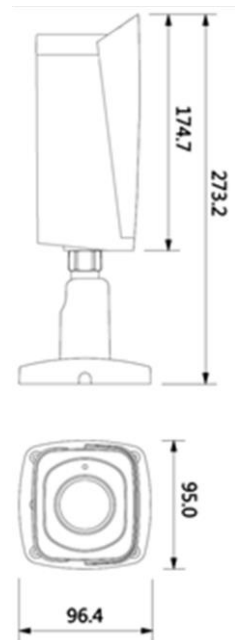

BCS-TIP8201IR-Ai-0735

Network bullet camera 2Mpx with motozoom 7-35mm

- Sensor 1/2.8" 2Mpx PS CMOS
- Starlight technology
- Compression H.265+/H.264+/MJPEG
- Triple stream coding
- Motozoom lens 7-35mm F1.3
- IR cut filter with auto-switch ICR
- Built-in web service, support BCS-NVR, CMS(BCS Manager), mobile app BCS(iOS, android), P2P, Onvif
- Functions AWB, AES, AGC, BLC, HLC, WDR(120dB), Ultra DNR, Defog, ROI, EIS
- Advanced intelligence: perimeter protection, face detect, object recognize, metadata, real-time analyze, advanced search, people counting, missing/abandoned object, audio detect
- IR range up to 120m
- 1 audio in / 1 audio out
- 2 alarm in / 1 alarm out
- Outside metal casing IP67, IK10
- Working environment -30°C ~ +60°C
- Surge protection 6KV
- Edge storage up to 256GB
- Power supply DC12V, PoE(802.3af), ePoE