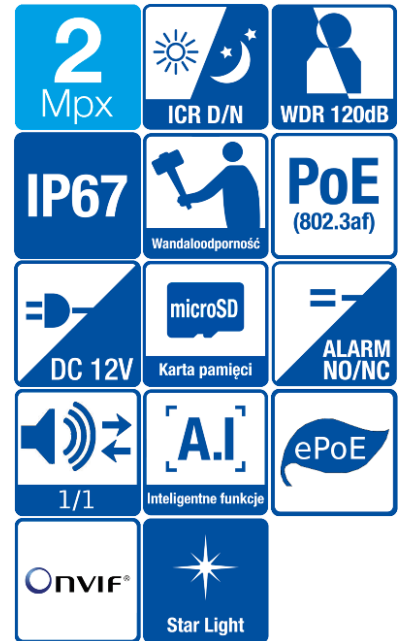

BCS-TIP8201IR-Ai-0735

Network bullet camera 2Mpx with motozoom 7-35mm

- Sensor 1/2.8" 2Mpx PS CMOS
- Starlight technology
- Compression H.265+/H.264+/MJPEG
- Triple stream coding
- Motozoom lens 7-35mm F1.3
- IR cut filter with auto-switch ICR
- Built-in web service, support BCS-NVR, CMS(BCS Manager), mobile app BCS(iOS, android), P2P, Onvif
- Functions AWB, AES, AGC, BLC, HLC, WDR(120dB), Ultra DNR, Defog, ROI, EIS
- Advanced intelligence: perimeter protection, face detect, object recognize, metadata, real-time analyze, advanced search, people counting, missing/abandoned object, audio detect
- IR range up to 120m
- 1 audio in / 1 audio out
- 2 alarm in / 1 alarm out
- Outside metal casing IP67, IK10
- Working environment -30°C ~ +60°C
- Surge protection 6KV
- Edge storage up to 256GB
- Power supply DC12V, PoE(802.3af), ePoE