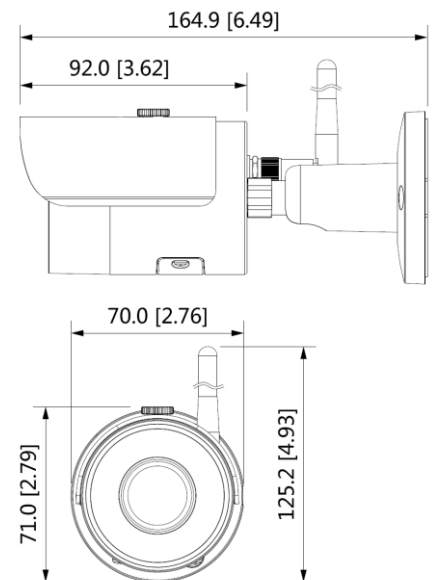

BCS-L-TIP12FR3-W

2Mpx WiFi bullet camera with 2.8mm lens

- WiFi technology - wireless connection of the camera to the network
- 1 / 2.7 "2Mpx PS CMOS sensor
- H.265 + / H.264 + / MJPEG encoding
- Support for two coding streams
- AGC, AES, AWB, BLC, HLC, DWDR, ROI, 3DNR functions
- ICR mechanical infrared filter
- Infrared illuminator up to 30m
- 2.8mm F2.0 lens
- Built-in web service, compliance with BCS-NVR, CMS (BCS Manager), BCS mobile application (iOS, android), P2P, Onvif
- Motion detection, privacy masks
- IP67 metal outdoor housing
- MicroSD memory card slot max. 256GB
- 12V DC power supply