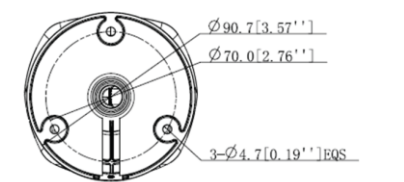

- Matrix focal detector - uncooled microbolometric sensor with active absorbing material in the form of VOx vanadium oxide
- 7.5mm thermal camera lens, thermal sensitivity <math><50\text{mK}@F/1.0</math>
- Effective pixels 256 (H) × 192 (V)
- 8 ~ 14μm spectral characteristics
- Fire detection and alarm, temperature measurement
- AWB, AGC, DDE, Ultra DNR, BLC, HLC, DWDR, ROI, Defog functions
- 2Mpx video camera sensor (1920 × 1080)
- 6mm vision camera lens
- 50m infrared range
- 2 alarm inputs and 1 alarm output
- 1 audio input and 1 audio output
- RS485
- MicroSD card slot up to 256GB
- IP67 metal outdoor housing
- 12VDC / PoE / ePoE power supply