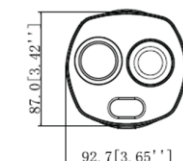

- Matrix focal detector - uncooled microbolometric sensor with active absorbing material in the form of VOx vanadium oxide
- 7.5mm thermal camera lens, thermal sensitivity <math><50\text{mK}@F/1.0</math>
- Effective pixels 256 (H) × 192 (V)
- 8 ~ 14μm spectral characteristics
- Fire detection and alarm, temperature measurement
- AWB, AGC, DDE, Ultra DNR, BLC, HLC, DWDR, ROI, Defog functions
- 2Mpx video camera sensor (1920 × 1080)
- 6mm vision camera lens
- 50m infrared range
- 2 alarm inputs and 1 alarm output
- 1 audio input and 1 audio output
- RS485
- MicroSD card slot up to 256GB
- IP67 metal outdoor housing
- 12VDC / PoE / ePoE power supply