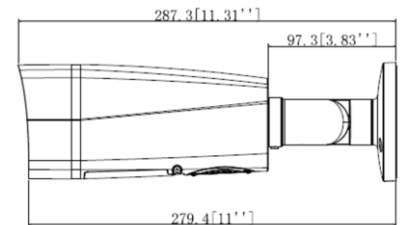

- Matrix focal detector - uncooled microbolometric sensor with active absorbing material in the form of VOx vanadium oxide
- 7.5mm thermal camera lens, thermal sensitivity <math><50\text{mK}@F/1.0</math>
- Effective pixels 256 (H) × 192 (V)
- 8 ~ 14μm spectral characteristics
- Fire detection and alarm, temperature measurement
- AWB, AGC, DDE, Ultra DNR, BLC, HLC, DWDR, ROI, Defog functions
- 2Mpx video camera sensor (1920 × 1080)
- 6mm vision camera lens
- 50m infrared range
- 2 alarm inputs and 1 alarm output
- 1 audio input and 1 audio output
- RS485
- MicroSD card slot up to 256GB
- IP67 metal outdoor housing
- 12VDC / PoE / ePoE power supply