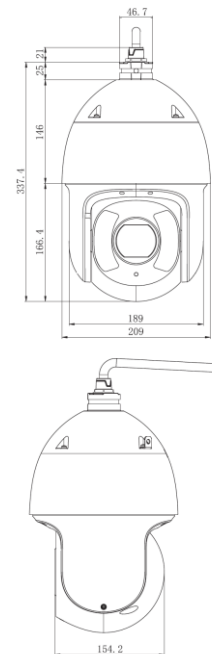

## BCS-SDIP5245-IV

Network PTZ camera 2Mpx STARVIS with zoom 45×

- Sensor 1/2.8" 2Mpx PS STARVIS CMOS
- Starlight technology
- Compression H.265+/H.264+/MJPEG
- Triple stream coding
- Lens 3.95~177.7mm with optical zoom 45×
- IR cut filter with auto-switch
- Built-in webservice, support BCS-NVR, CMS(BCS Manager), mobile app BCS(iOS, android), P2P, Onvif
- Functions AWB, AES, AGC, BLC, HLC, WDR(120dB), Ultra DNR, Defog, ROI, EIS
- Intelligent functions: crossline, intrusion, face detect, missing/abandoned object, audio detect, object recognize, auto-tracking
- Max 60fps@2Mpx(1920×1080)
- Max speed 300°/s, PAN: 0°~360°, TILT: -20°~90°
- IR range 250m
- Automatic functions: 300 presets, 5 pattern, 8 tour, auto-scan, auto-pan
- Alarm 7 in / 2 out, audio 1 in / 1 out
- Edge storage microSD up to 256GB
- Metal casing IP67, IK10
- Working environment -40°C ~ +70°C
- Power supply DC24V