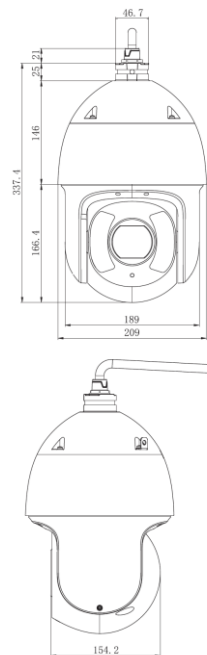

BCS-SDIP5245-IV

Network PTZ camera 2Mpx STARVIS with zoom 45×

- Sensor 1/2.8" 2Mpx PS STARVIS CMOS
- Starlight technology
- Compression H.265+/H.264+/MJPEG
- Triple stream coding
- Lens 3.95~177.7mm with optical zoom 45×
- IR cut filter with auto-switch
- Built-in webservice, support BCS-NVR, CMS(BCS Manager), mobile app BCS(iOS, android), P2P, Onvif
- Functions AWB, AES, AGC, BLC, HLC, WDR(120dB), Ultra DNR, Defog, ROI, EIS
- Intelligent functions: crossline, intrusion, face detect, missing/abandoned object, audio detect, object recognize, auto-tracking
- Max 60fps@2Mpx(1920×1080)
- Max speed 300°/s, PAN: 0°~360°, TILT: -20°~90°
- IR range 250m
- Automatic functions: 300 presets, 5 pattern, 8 tour, auto-scan, auto-pan
- Alarm 7 in / 2 out, audio 1 in / 1 out
- Edge storage microSD up to 256GB
- Metal casing IP67, IK10
- Working environment -40°C ~ +70°C
- Power supply AC24V/3A(±25%), PoE+(802.3at)