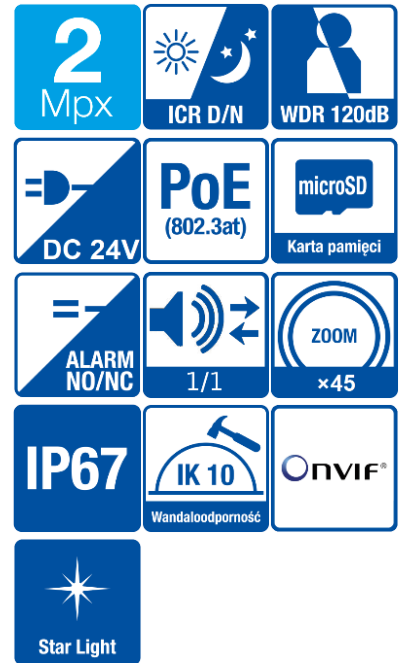

BCS-SDIP5245-IV

Network PTZ camera 2Mpx STARVIS with zoom 45×

- Sensor 1/2.8" 2Mpx PS STARVIS CMOS
- Starlight technology
- Compression H.265+/H.264+/MJPEG
- Triple stream coding
- Lens 3.95~177.7mm with optical zoom 45×
- IR cut filter with auto-switch
- Built-in webservice, support BCS-NVR, CMS(BCS Manager), mobile app BCS(iOS, android), P2P, Onvif
- Functions AWB, AES, AGC, BLC, HLC, WDR(120dB), Ultra DNR, Defog, ROI, EIS
- Intelligent functions: crossline, intrusion, face detect, missing/abandoned object, audio detect, object recognize, auto-tracking
- Max 60fps@2Mpx(1920×1080)
- Max speed 300°/s, PAN: 0°~360°, TILT: -20°~90°
- IR range 250m
- Automatic functions: 300 presets, 5 pattern, 8 tour, auto-scan, auto-pan
- Alarm 7 in / 2 out, audio 1 in / 1 out
- Edge storage microSD up to 256GB
- Metal casing IP67, IK10
- Working environment -40°C ~ +70°C
- Power supply AC24V/3A(±25%), PoE+(802.3at)