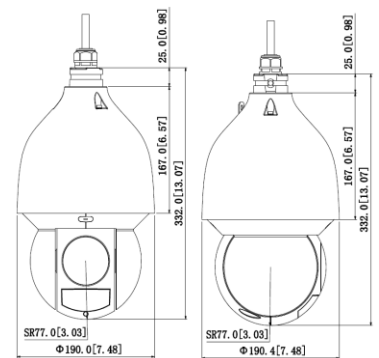

BCS-SDIP4225-Ai-II

Network PTZ camera 2Mpx STARVIS with zoom 25x

Video System	IP
Scanning system	Progressive Scan
Sensor	1/2.8" 2Mpx STARVIS CMOS
Pixels	1920×1080
RAM/ROM	1GB/4GB
Min. illumination	Color: 0.005Lux@F1.35; B/W: 0.0005Lux@F1.35; IR Wt: 0Lux
Lens	Motozoom 5.4mm~135mm; F1.6~F3.5
Angle of view	H: 58.7°~3.1°; V: 33.2°~1.7°; D: 67.3°~3.9°
Zoom	Optical 25x, digital 16x
DORI(Detect/Observe/Recognize/Identify)	1655m/657m/331m/166m
White balance	(AWB) Auto/manual
Backlight compensation	BLC/HLC/WDR(120dB)
Shutter	1/3~1/30000s
Gain control	(AGC) Auto/manual
Noise reduction	Ultra 2D/3D DNR
Motion detect	4 areas
Privacy masking	24 areas
Image rotate	Flip 180°
Focus	Auto/manual
Day/night	IR cut filter with auto-switch ICR
IR range	150m
PAN range	0°~360° endless
TILT range	-15°~90° auto flip 180°
PAN speed	0.1°~300°/s (400°/s in preset)
TILT speed	0.1°~200°/s (300°/s in preset)
Automatic functions	300 presets, 5 pattern, 8 tour, auto-scan, auto-pan
Power up Action / Idle Motion	Auto restore to previous PTZ and lens status after power failure; Activate Preset/ Scan/ Tour/ Pattern if there is no command in the specified period
Video compression	H.265 / H.265+ / H.264 / H.264+ / MJPEG (second stream)
Resolution	1080P (1920 × 1080); 1.3M (1280 × 960); 720P (1280 × 720); D1 (704 × 576); CIF (352×288)
Main stream	1080P/1.3M/720P (1~50/60 fps)
Second stream	D1/CIF(1 ~ 25/30fps)
Third stream	720P (1~25/30 fps)
Bitrate	H.264: 3 Kbps~20480 Kbps H.265: 3 Kbps~20480 Kbps
Network	RJ-45 (10M/100MBase-T)
Protocols	IPv4; IPv6; HTTP; HTTPS; 802.1x; Qos; FTP; SMTP; UPnP; SNMPv1/v2c/v3(MIB-2); DNS; DDNS; NTP; RTSP; RTP; TCP; UDP; IGMP; ICMP; DHCP; PPPoE; ARP; RTCP
Audio	1 in / 1 out
Audi compression	G.711A; G.711Mu; G.726; AAC; G.722.1; G.723; G.729; PCM; MPEG2-Layer2
Alarm	2 in / 1 out
Compatibility	ONVIF(S&G&T), CGI
Users	Max 20 logged in
Mobile users	iOS, android
Edge storage	microSD up to 256GB
Power supply	AC24V/3A(±25%), PoE+(802.3at), Power consumption 12W (20W IR On)
Working environment	-40°C ~+70°C / 10~95%RH
Casing	Metal IP67, IK10
Dimensions and weight	Φ190mm×332mm 4.7kg