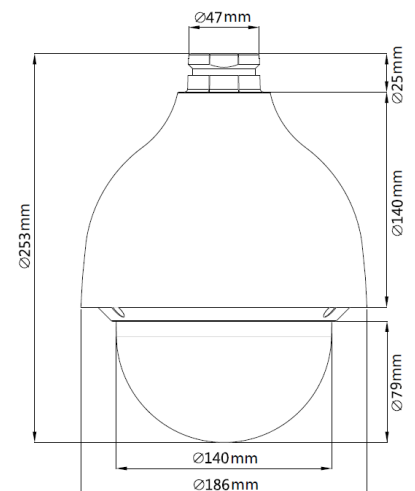

ONVIF®

Dimensions:

BCS-SDIP2225A-III

Network Camera PTZ 2Mpx STARVIS with zoom 25x

Specification:

Scanning system	IP
System	Progressive Scan
Sensor	1/2.8" 2Mpx STARVIS CMOS
Pixels	1920×1080
Min. illumination	Color: 0.005Lux@F1.6; B/W 0.0005Lux@F1.6
S/N ratio	>55dB
Lens	4.8mm~120mm; F1.6~F4.4
Angle of View	H: 59.2°~2.4°
Zoom optical/digital	25×/16×
DORI(Detect/Observe/Recognize/Identify)	1613m/646m/323m/161m
White balance	(AWB) Auto/manual
Backlight compensation	BLC/HLC/WDR(120dB)
Shutter	1/1~1/30000s
Gain control	(AGC) Auto/manual
Noise Reduction	Ultra 2D/3D DNR
Motion detect	4 areas
Privacy masking	24 areas
Image rotate	Flip 180°
Focus control	Auto/manual
Day/night	IR cut filter with auto-switch ICR
PAN range	0°~360° endless
TILT range	0°~90° auto-flip 180°
PAN speed	0.1~350°/s (500°/s in preset)
TILT speed	0.1~250°/s (500°/s in preset)
Automatic functions	300 presets, 5 pattern, 8 tour, auto-scan, auto-pan
Power up Action / Idle Motion	Auto restore to previous PTZ and lens status after power failure; Activate Preset/ Scan/ Tour/ Pattern if there is no command in the specified period
Video compression	H.265 / H.265+ / H.264 / H.264+ / MJPEG
Resolution	1080P(1920×1080) / 1.3M(1280×960) / 720P(1280×720) / D1(704×576) / CIF(352×288)
Main stream	1080P/1.3M/720P (1~50/60fps)
Second stream	D1/CIF(1 ~ 25/30fps)
Triple stream	1080P/1.3M/720P/D1/CIF (1~25/30fps)
Bitrate	H.265/H.264: 448 ~ 8192Kbps
Network	RJ-45 (10M/100MBase-TX)
Protocols	IPv4/IPv6, HTTP, HTTPS, SSL, TCP/IP, UDP, UPnP, ICMP, IGMP, SNMPv1/v2c/v3(MIB-2), ARP, RTCP, RTSP, RTP, SMTP, NTP, DHCP, DNS,PPPOE,DDNS,FTP, IP Filter, QoS, Bonjour, 802.1x, P2P
Audio	1 in / 1 out
Audio compression	G.711a/G.711Mu/AAC/G.722/G.726/G.729/MPEG2-L2
Alarm	2 in/ 1 out
Compatibility	ONVIF / PSIA/ CGI
Users	Max 20 logged in
Mobile	iOS, android
Edge storage	microSD up to 128GB
Power	AC24V/1.5A(±\10%), PoE+(802.3at), Power consumption13W
Working environment	-40°C ~+60°C / 10~95%RH
Casing	Metal IP67, IK10
Dimensions and weight	Φ186mm×253mm 2.5kg