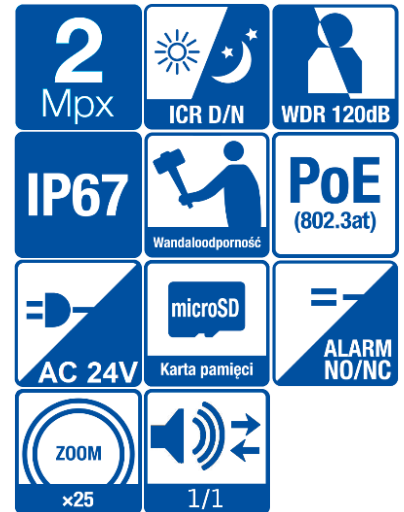

BCS-SDIP2225A-III

Network Camera PTZ 2Mpx STARVIS with zoom 25x

Key features:

- Sensor 1/2.8" 2Mpx PS STARVIS CMOS
- Starlight technology
- Compression H.265+/H.264+/MJPEG
- Triple stream coding
- Lens 4.8~120mm with optical zoom 25x
- IR cut filter with auto-switch ICR
- Web-service, support BCS-NVR, CMS(BCS Manager), mobile app BCS(iOS, android), P2P, Onvif
- Functions AWB, AES, AGC, BLC, HLC, WDR(120dB), Ultra DNR, Defog, ROI, EIS
- Intelligent functions: crossline, intrusion, face detect, abandoned/missing object, audio detect, heat-map, auto-tracking
- Max speed 500°/s, PAN:0° ~ 360°, TILT:0° ~ 90°
- Automatic functions: 300 presets, 5 pattern, 8 tour, auto-scan, auto-pan
- 2 alarm in / 1 alarm out, 1 audio in / 1 audio out
- Intelligent positioning 3D
- Metal casing with protection IP67, IK10
- Working environment -40°C ~ +60°C
- Power supply AC24V, PoE+(802.3at)