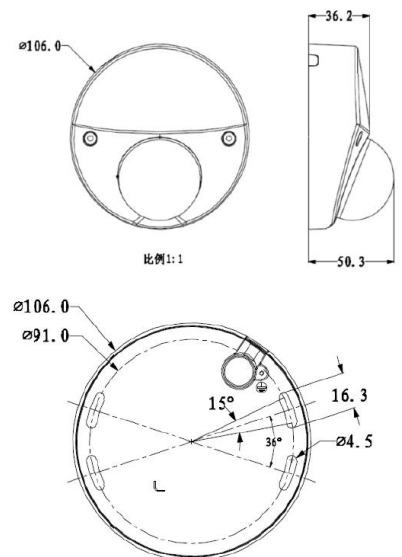

BCS-DMMIP1501IR-E-Ai

Network Eyeball Camera 5Mpx with 2.8mm lens

ONVIF®

- Sensor 1/2.7" 5Mpx PS CMOS
- Starlight technology
- Compression H.265+/H.264+/H.264B/MJPEG
- Triple stream coding
- IR cut filter with auto-switch ICR
- Functions AGC, AES, AWB, BLC, HLC, WDR(120dB), ROI, 3D DNR
- Fixed lens 2.8mm F1.6
- IR range up to 30m
- Built-in web-service, support BCS-NVR, CMS(BCS Manager), mobile app BCS(iOS, android), P2P, Onvif
- Motion detect, privacy masking
- Intelligent functions: crossline, intrusion, perimeter protection, audio detect
- Built-in microphone
- Outside metal casing IP67
- Edge storage microSD max. 256GB
- Power supply 12V DC and PoE