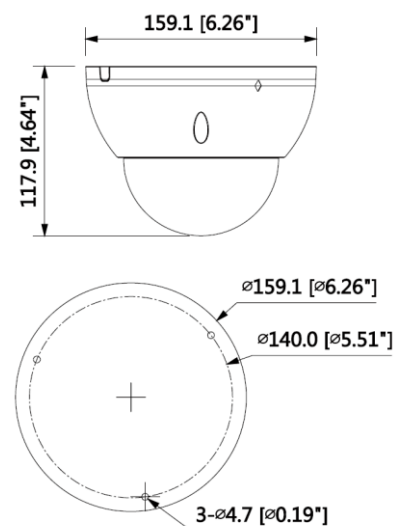

BCS-DMIP5501IR-Ai

5Mpx dome IP camera with 2.7-13.5mm motozoom lens

Video system	IP
Scanning system	Progressive Scan
Sensor	1/2.7" 5Mpx CMOS
RAM / ROM	1GB/128MB
Pixels	2592×1944
Min. illumination	0.005 lux@F1.5 (Color, 30 IRE) 0.0005 lux@F1.5 (B/W, 30 IRE) 0 lux (IR)
S / N ratio	>56dB
Lens	Motozoom 2.7mm~13.5mm; F1.5
Focus	Auto/manual
The angle of view	H: 100°-28°, V: 72°-21° (2592×1944) H: 104°-29°, V: 55°-16° (2688×1520)
DORI	Detect 64-212m/Observe 26-85m/Recognize 13-42m/Identify 6-21m
White balance	(AWB) Auto/manual
Background compensation	BLC/HLC/WDR(120dB)
Shutter	1/3~1/100000s
Gain control	(AGC) Auto/manual
Noise reduction	Ultra 2D/3D DNR
Motion detection	4 areas
Privacy mask	8 areas
Image rotation	Mirror, Flip 0°/90°/180°/270°
Day Night	IR cut filter with auto-switch (ICR)
Zoom	Optical 5x, digital 16x
Video compression	H.265 / H.265+ / H.264 / H.264+ / MJPEG
Resolution	5M(2592×1944) / 4M(2688×1520) / 3M(2304×1296) / 2M(1920×1080) / 1.3M(1280×960) / 720P(1280×720) / D1(704×576) / VGA(640×480) / CIF(352×288)
Main stream	5M(1~20fps); 4M/3M(1~25/30fps); 2M/1.3M/720P(1~50/60fps)
Second stream	D1/VGA/CIF(50/60fps)
Third stream	1080P/1.3M/720P/D1/CIF (1~25/30fps)
Bitrate	H.264: 32~ 8192Kbps H.265: 19~ 8192Kbps
Network connection	RJ-45 (10/100Base-T)
Protocols	HTTP, TCP, ARP, RTSP, RTP, UDP, RTCP, SMTP, FTP, DHCP, DNS, DDNS, PPPoE, IPv4/v6, SNMP, QoS, UPnP, NTP, ICMP, HTTPS, IGMP, 802.1x, P2P
Audio	1 in / 1 out
Audio coding	G.711a/ G.711Mu/ AAC/ G.726/G.723
Alarm	1 in 5mA 5VDC / 1 out 300mA 12VDC
Compatibility	ONVIF(S/G/T)
Users	Max 20 logged in
Mobile users	iOS, android
Memory card slot	microSD do 256GB
Power	DC12V(±30%), AC24V(±30%), PoE(802.3af), ePoE, Power consumption <12.4W
Working conditions	-30°C ~+60°C / 10~95%RH
Case	Outside metal IP67, IK10
Dimensions and weight	Φ159.0 mm × 117.9 mm, 0.95kg