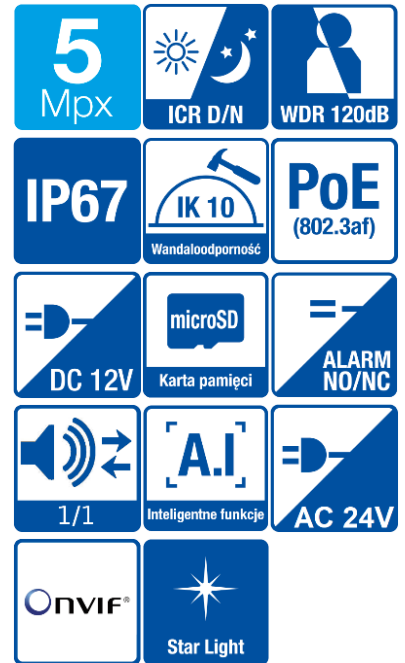

BCS-DMIP5501IR-Ai

5Mpx dome IP camera with 2.7-13.5mm motozoom lens

- 1 / 2.7 "5Mpx PS CMOS sensor
- Starlight technology
- H.265 + / H.264 + / MJPEG encoding
- Support for three coding streams
- 2.7 ~ 13.5mm F1.5 motozoom lens
- ICR mechanical infrared filter
- Built-in web service, compliance with BCS-NVR, CMS (BCS Manager), BCS mobile application (iOS, android), P2P, Onvif
- AWB, AES, AGC, BLC, HLC, WDR (120dB), Ultra DNR, Defog, ROI, EIS functions
- Advanced analytics of intelligent functions: perimeter protection, face detection, object recognition, metadata, intelligent real-time analysis and advanced search, people counting, lost / left object, audio detection, heat map
- Infrared heater up to 40m
- 1 audio input and 1 audio output
- 1 input and 1 alarm output
- IP67, IK10 metal outdoor housing
- Working temperature -30 ° C ~ + 60 ° C
- 6KV overvoltage protection
- Support for microSD cards up to 256GB
- DC12V, AC24V, PoE (802.3af), ePoE power supply