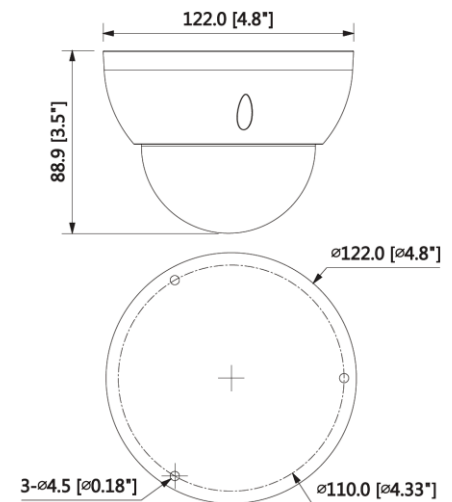

## Key features:

- Sensor 1/2.7" 5Mpx PS CMOS
- Compression H.265+/H.264+/MJPEG
- Dual video streaming
- IR-cut filter with auto switch (ICR)
- Digital Noise Reduction 3DNR
- Functions AGC, AWB, BLC, HLC
- Wide dynamic range WDR 120dB
- Functions ROI, Corridor mode
- Motozoom lens 2.7~13.5mm F1.6
- IR Led distance up to 30m with regulation
- Web-service, support BCS-NVR, CMS(BCS Manager), mobile app BCS(iOS, android), P2P
- Intelligent functions: cross line, intrusion,
- Protection IP66
- Edge storage microSD max. 128 GB
- Power supply 12V DC and PoE

## Dimensions: