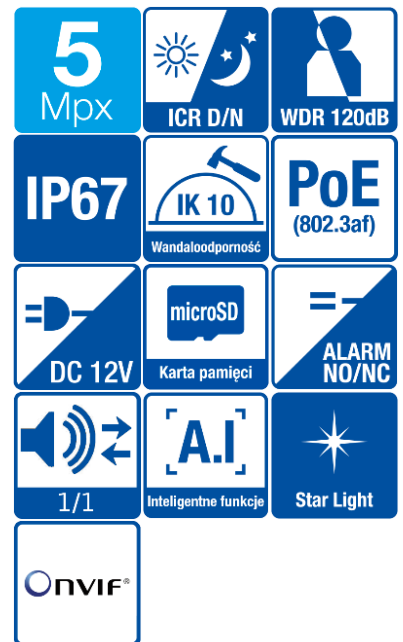

BCS-DMIP3501IR-E-Ai

Network dome camera 5Mpx with lens 2.8mm

- Sensor 1/2.7" 5Mpx PS CMOS
- Starlight technology
- Compression H.265+/H.264+/MJPEG
- Triple stream coding
- Fixed lens 2.8mm F1.6
- IR cut filter with auto-switch ICR
- Built-in web-service, support BCS-NVR, CMS(BCS Manager), mobile app BCS(iOS, android), P2P, Onvif
- Functions AWB, AES, AGC, BLC, HLC, WDR(120dB), Ultra DNR, Defog, ROI, SSA
- Intelligent functions: perimeter protection, crossline, intrusion, recognition of human and vehicle, audio detect
- IR range 50m
- 1 audio in / 1 audio out
- 1 alarm in / 1 alarm out
- Outside metal casing IP67, IK10
- Edge storage microSD up to 256GB
- Power supply DC12V/PoE(802.3af)