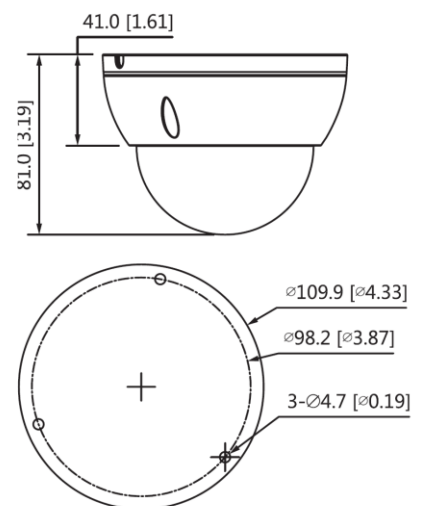

BCS-DMIP3501IR-E-Ai

Network dome camera 5Mpx with lens 2.8mm

| | |
|------------------------|---|
| Video system | IP |
| Scanning system | Progressive Scan |
| Sensor | 1/2.7" 5Mpx CMOS |
| RAM/ROM | 512MB/128MB |
| Pixels | 2592×1944 |
| Min. illumination | 0.005 Lux@F1.6 (Color, 30IRE) 0.0005 Lux@F1.6 (B/W, 30IRE) 0 Lux (IR On) |
| S/N ratio | >56dB |
| Lens | Fixed 2.8mm F1.6 |
| Angle of view | Horizontal: 98°; vertical: 72°; diagonal: 130° |
| DORI | Detect 56m / Observe 22m / Recognize 11m / Identify 6m |
| White balance | (AWB) Auto/manual |
| Backlight compensation | BLC/HLC/WDR(120dB)/SSA |
| Shutter | 1/3~1/100000s |
| Gain control | (AGC) Auto/manual |
| Noise reduction | Ultra 2D/3D DNR |
| Motion detect | 4 areas |
| Privacy masking | 4 areas |
| Image rotate | Mirror, Flip 0°/90°/180°/270° |
| Focus | Fixed |
| Day/night | IR cut filter witch auto-switch ICR |
| IR range | 50m |
| Video compression | H.265 / H.265+ / H.264 / H.264+ / H.264B / H.264H / MJPEG(second stream) |
| Resolution | 5M (2592 × 1944); 4M (2688 × 1520); 3M (2304 × 1296); 1080p (1920 × 1080); 1.3M (1280 × 960); 720p (1280 × 720); D1 (704 × 576/704 × 480); VGA (640 × 480); CIF (352 × 288/352 × 240) |
| Main stream | (2592 × 1944@1–20 fps) (2688 × 1520@1–25/30 fps) |
| Second stream | (704 × 576@1–25 fps/704 × 480@1–30 fps) |
| Third stream | (1280 × 720@1–25/30 fps) |
| Bitrate | H.264: 3 Kbps–8192 Kbps H.265: 3 Kbps–8192 Kbps |
| Network | RJ-45 (10/100Mbps) |
| Protocols | IPv4; IPv6; HTTP; TCP; UDP; ARP; RTP; RTSP; RTCP; RTMP; SMTP; FTP; SFTP; DHCP; DNS; DDNS; QoS; UPnP; NTP; Multicast; ICMP; IGMP; NFS; PPPoE; SNMP |
| Audio | 1 in / 1 out |
| Audio compression | G.711a/G.711Mu/G.726 |
| Alarm | 1 input 5mA 3~5VDC / 1 output 300mA 12VDC |
| Compatibility | ONVIF(S/G/T) |
| Users | Max 20 logged in |
| Mobile | iOS, android |
| Edge storage | microSD up to 256GB |
| Power supply | DC12V(±30%), PoE(802.3af) Power consumption <7.3W |
| Working environment | -40°C ~+60°C / 10~95%RH |
| Casing | Outside metal IP67, IK10 |
| Dimensions and weight | 81 mm × Φ109.9 mm (3.2" × Φ4.3") 0.4kg |