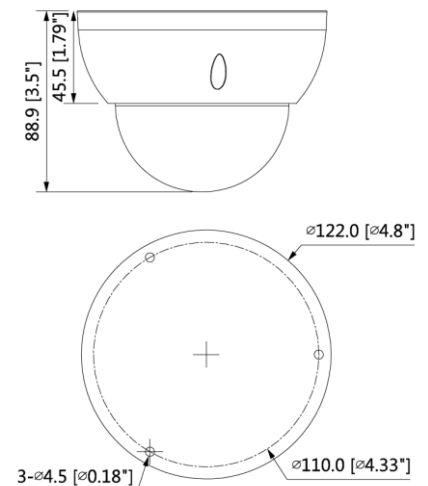

BCS-DMIP3501IR-Ai

Network dome IP camera 5Mpx with advanced Ai functions

- Sensor 1/2.7" 5Mpx PS CMOS
- Compression H.265+/H.264+/MJPEG
- Triple stream coding
- Fixed lens 2.8mm F1.6
- IR cut filter with auto-switch ICR
- Built-in web-service, support BCS-NVR, CMS(BCS Manager), mobile app BCS(iOS, android), P2P, Onvif
- Functions AWB, AES, AGC, BLC, HLC, WDR(120dB), Ultra DNR, Defog, ROI
- Advanced AI functions: perimeter protection, face detect, object detect, metadata, intelligent real-time analysis and advanced search, people counting, abandoned/missing object, audio detect
- IR range up to 50m
- 1 audio in / 1 audio out
- 1 alarm in / 1 alarm out
- Outside metal casing IP67, IK10
- Working environment -30°C ~ +60°C
- Lighting protection 6KV
- Edge storage microSD 256GB
- Power supply DC12V, PoE(802.3af), ePoE