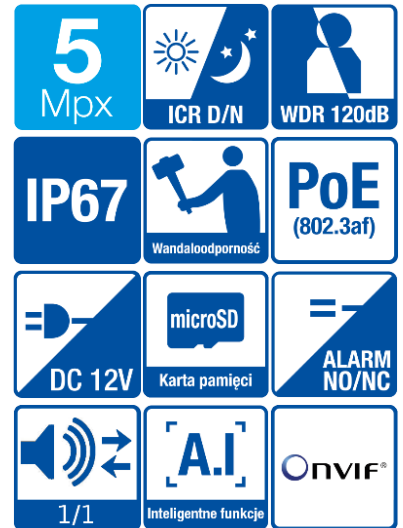

BCS-DMIP3501IR-Ai

Network dome IP camera 5Mpx with advanced Ai functions

- Sensor 1/2.7" 5Mpx PS CMOS
- Compression H.265+/H.264+/MJPEG
- Triple stream coding
- Fixed lens 2.8mm F1.6
- IR cut filter with auto-switch ICR
- Built-in web-service, support BCS-NVR, CMS(BCS Manager), mobile app BCS(iOS, android), P2P, Onvif
- Functions AWB, AES, AGC, BLC, HLC, WDR(120dB), Ultra DNR, Defog, ROI
- Advanced AI functions: perimeter protection, face detect, object detect, metadata, intelligent real-time analysis and advanced search, people counting, abandoned/missing object, audio detect
- IR range up to 50m
- 1 audio in / 1 audio out
- 1 alarm in / 1 alarm out
- Outside metal casing IP67, IK10
- Working environment -30°C ~ +60°C
- Lighting protection 6KV
- Edge storage microSD 256GB
- Power supply DC12V, PoE(802.3af), ePoE