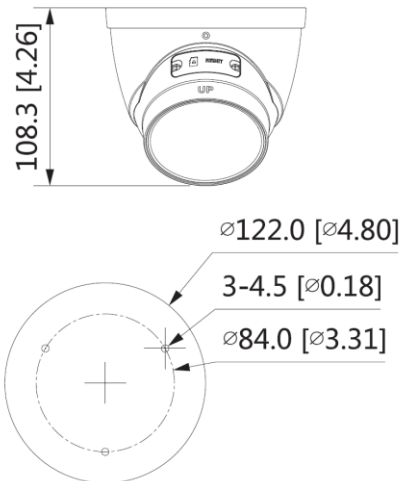

BCS-DMIP2501IR-V-E-Ai

Network Dome Camera 5Mpx with motozoom lens 2.7~13.5mm

ONVIF®

- Sensor 1/2.7" 5Mpx PS CMOS
- Starlight technology
- Compression H.265+/H.264+/MJPEG
- Triple stream coding
- IR cut filter with auto-switch ICR
- Functions AGC, AES, AWB, BLC, HLC, WDR(120dB), ROI, 3DNR
- Motozoom lens 2.7~13.5mm F1.5
- IR range up to 40m
- Built-in web-service, support BCS-NVR, CMS(BCS Manager), mobile app BCS(iOS, android), P2P, Onvif
- Motion detect, privacy masking
- Intelligent functions: crossline, intrusion
- Built-in microphone
- Outside metal casing IP67
- Edge storage microSD max. 256GB
- Power supply 12V DC and PoE