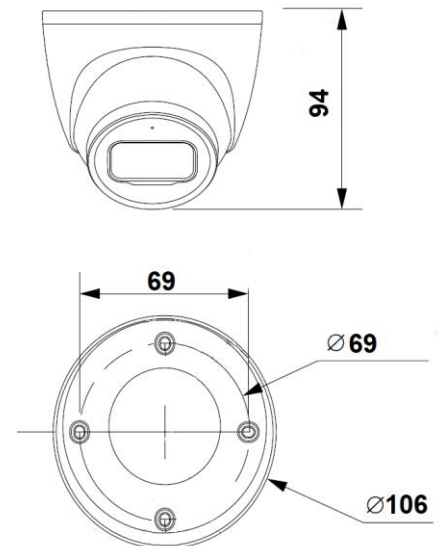

## BCS-DMIP1501IR-E-V

Network Dome Camera 5Mpx with lens 2.8mm

- Sensor 1/2.7" 5Mpx PS CMOS
- Compression H.265+/H.264+/MJPEG
- Dual stream coding
- IR cut filter with auto-switch ICR
- Functions AGC, AES, AWB, BLC, HLC, WDR(120dB), ROI, 3DNR
- Fixed lens 2.8mm F1.6
- IR range up to 30m
- Built-in web-service, support BCS-NVR, CMS(BCS Manager), mobile app BCS(iOS, android), P2P, Onvif
- Motion detect, privacy masking
- Intelligent functions: crossline, intrusion
- Built-in microphone
- Outside metal casing IP67
- Edge storage microSD max. 256GB
- Power supply 12V DC / PoE

## BCS-DMIP1501IR-E-V

Network Dome Camera 5Mpx with lens 2.8mm