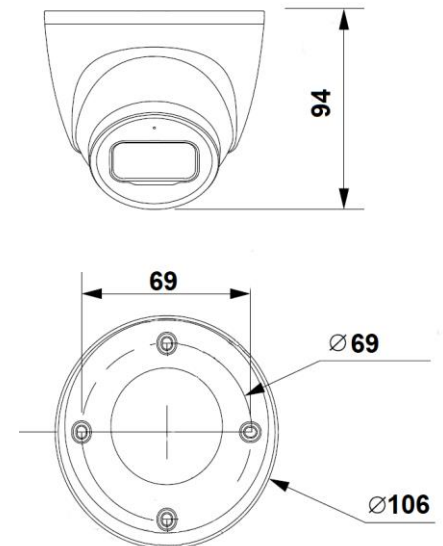

- Sensor 1/1.8" 4Mpx PS CMOS
- Starlight technology
- Compression H.265+/H.264+/H.264B/MJPEG
- Triple stream coding
- IR cut filter with auto-switch ICR
- Functions AGC, AES, AWB, BLC, HLC, WDR(140dB), ROI, 3D DNR
- Fixed lens 2.8mm F1.6
- IR range up to 50m
- Built-in web-service, support BCS-NVR, CMS(BCS Manager), mobile app BCS(iOS, android), P2P, Onvif
- Motion detect, privacy masking
- Intelligent functions: crossline, intrusion, perimeter protection, people counting, missing/abandoned object, heat map
- Built-in microphone
- Outside metal casing IP67
- Edge storage microSD max. 256GB
- Lighting protection 6KV
- Power supply 12V DC and PoE