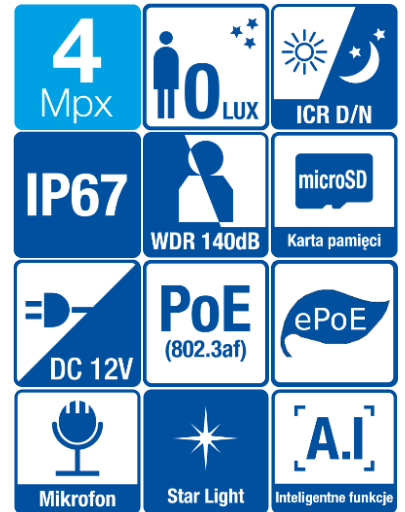

BCS-DMIP2401IR-Ai

Network Eyeball Camera 4Mpx with 2.8mm lens

ONVIF®

- Sensor 1/1.8" 4Mpx PS CMOS
- Starlight technology
- Compression H.265+/H.264+/H.264B/MJPEG
- Triple stream coding
- IR cut filter with auto-switch ICR
- Functions AGC, AES, AWB, BLC, HLC, WDR(140dB), ROI, 3D DNR
- Fixed lens 2.8mm F1.6
- IR range up to 50m
- Built-in web-service, support BCS-NVR, CMS(BCS Manager), mobile app BCS(iOS, android), P2P, Onvif
- Motion detect, privacy masking
- Intelligent functions: crossline, intrusion, perimeter protection, people counting, missing/abandoned object, heat map
- Built-in microphone
- Outside metal casing IP67
- Edge storage microSD max. 256GB
- Lighting protection 6KV
- Power supply 12V DC and PoE