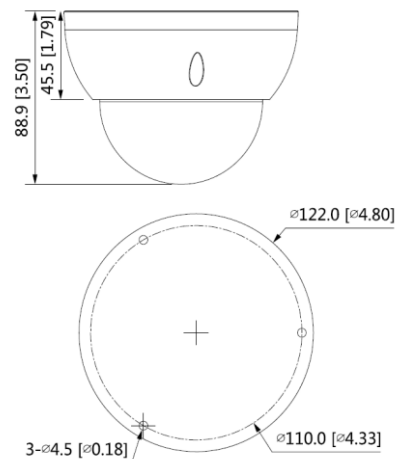

BCS-L-DIP22FC-Ai2

NightColor 2Mpx dome camera with 3.6mm lens

Scanning system	Progressive Scan
System	IP
RAM / ROM	512MB/128MB
Sensor	1/2.8" 2Mpx CMOS
Pixels	1920(H) × 1080(V)
Min illumination	0.001Lux@F1.0
White balance	(AWB) Auto/manual
Lens	3.6mm F1.0
Focus	Fixed
Iris	Fixed
Viewing angle	Horizontal: 88° Vertical: 47° Diagonal: 105°
DORI	Detect 55m/ Observe 22m/ Recognize 11m/ Identify 5m
Background compensation	BLC / HLC / WDR(120dB)
Shutter	Auto/manual (1/3~1/100000s)
Gain control	(AGC) Auto/manual
Noise reduction	3D DNR
Motion detection	4 areas
Privacy zone	4 areas
ROI	4 areas
Image rotation	Mirror, flip 90°, 180°, 270°
Day Night	Color/B/W
Video compression	H.265 / H.265+ / H.264 / H.264+ / H.264H / H.264B / MJPEG
Resolution	1080p (1920 × 1080); 1.3M (1280 × 960); 720p(1280 × 720); D1 (704 × 576/704 × 480); VGA (640 × 480); CIF (354 × 288/354 × 240)
Main stream	1080p (1–25/30 fps)
Second stream	D1 (1–25/30 fps)
Third stream	1080p (1–25/30 fps)
Bitrate	H.264: 32 kbps–8192 kbps H.265: 19 kbps–8192 kbps
Network connection	RJ-45 (10/100Mbps)
Protocols	IPv4; IPv6; HTTP; HTTPS; TCP; UDP; ARP; RTP; RTSP; RTCP; RTMP; SMTP; FTP; SFTP; DHCP; DNS; DDNS; QoS; UPnP; NTP; Multicast; ICMP; IGMP; NFS; SAMBA; PPPoE; 802.1x; SNMP
Audio	1 in / 1 out
Audio compression	G.711a; G.711Mu; G.726; AAC; G.723
Alarm	1 in 5mA 3V–5V DC / 1 out 300mA 12V DC
Compatibility	ONVIF(S/G/T)
Users	Max 20 logged in
Mobile users	iOS, android
Memory card slot	microSD do 256GB
Power	DC12V (±30%) / PoE(802.3af) / ePoE
Power consumption	<3.8W
Working conditions	-40°C ~ +60°C, ≤ 95% RH
Case	Metal IP67, IK10
Weight	0.45kg
Dimensions	Φ122.0 mm × 88.9 mm