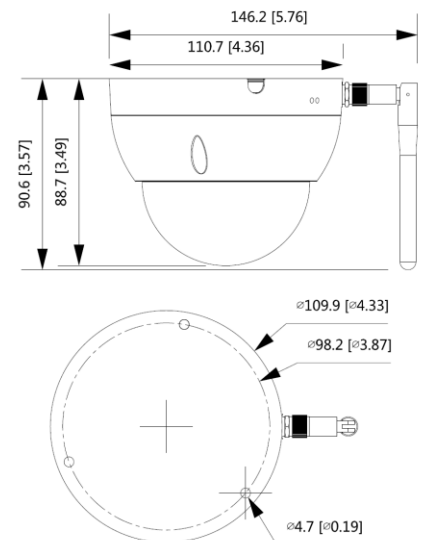

BCS-L-DIP12FR3-W

2Mpx WiFi dome camera with 2.8mm lens

- WiFi technology - wireless connection of the camera to the network
- 1 / 2.7 "2Mpx PS CMOS sensor
- H.265 + / H.264 + / MJPEG encoding
- Support for two coding streams
- AGC, AES, AWB, BLC, HLC, DWDR, ROI, 3DNR functions
- ICR mechanical infrared filter
- Infrared heater up to 30m
- 2.8mm F2.0 lens
- Built-in web service, compliance with BCS-NVR, CMS (BCS Manager), BCS mobile application (iOS, android), P2P, Onvif
- Motion detection, privacy masks
- IP67, IK10 metal outdoor housing
- MicroSD memory card slot max. 256GB
- 12V DC power supply