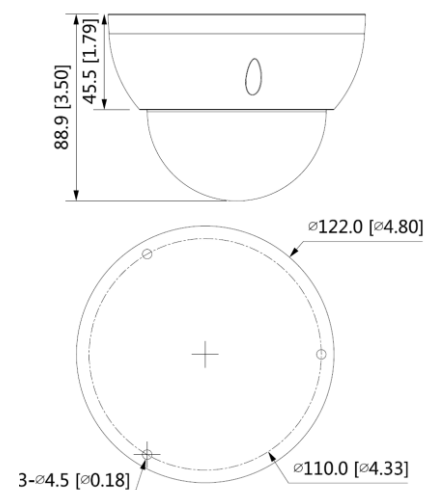

BCS-DMIP3201IR-V-E-Ai

2Mpx dome camera with 2.7 ~ 13.5mm motozoom lens

- 1 / 2.8 "2Mpx PS CMOS sensor
- Starlight technology
- H.265 + / H.264 + / MJPEG encoding
- Support for three coding streams
- ICR mechanical infrared filter
- AGC, AES, AWB, BLC, HLC, WDR (120dB), ROI, 3D DNR functions
- 2.7 ~ 13.5mm F1.5 motozoom lens
- Infrared heater with a range of up to 40m
- Built-in web service, compliance with BCS-NVR, CMS (BCS Manager), BCS mobile application (iOS, android), P2P, Onvif
- Motion detection, privacy masks
- Intelligent functions: line crossing, intrusion into the area
- 1 audio input and 1 audio output
- 1 input and 1 alarm output
- IP67, IK10 metal outdoor housing
- MicroSD memory card slot max. 256GB
- 12V DC and PoE power supply