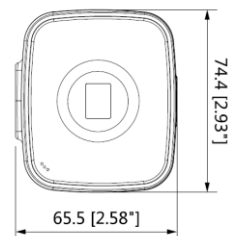

## BCS-BIP7201-Ai

2Mpx compact IP camera with advanced support for intelligent functions

Video system	IP
Scanning system	Progressive Scan
Sensor	1/2.8" 2Mpx Starvis CMOS
RAM / ROM	512MB/128MB
Pixels	1920×1080
Min illumination	0.002Lux/F1.7( Color)
S / N ratio	>50dB
Lens	C/CS
White balance	(AWB) Auto/manual
Background compensation	BLC/HLC/WDR(120dB)
Shutter	1/3~1/100000s
Gain control	(AGC) Auto/manual
Noise reduction	Ultra 2D/3D DNR
Motion detection	4 areas
Privacy mask	4 areas
Image rotation	Mirror, Flip 0°/90°/180°/270°
Focus	Auto/manual
Day Night	IRT cut filter with auto-switch (ICR)
Zoom	digital 16×
Video compression	H.265 / H.265+ / H.264 / H.264+ / MJPEG
Resolution	1080P(1920×1080) / 1.3M(1280×960) / 720P(1280×720) / D1(704×576) / VGA(640×480) / CIF(352×288)
Main stream	1080P/1.3M/720P(1~25/30fps)
Second stream	D1/VGA/CIF(1~25/30fps)
Third stream	1080P/1.3M/720P/D1/CIF (1~25/30fps)
Bitrate	H.264: 32~ 8192Kbps H.265: 19~ 7424Kbps
Network connection	RJ-45 (10/100Base-T)
Protocols	HTTP; TCP; ARP; RTSP; RTP; UDP; RTCP; SMTP; FTP; DHCP; DNS; DDNS; PPPoE; IPv4/v6; SNMP; QoS; UPnP; NTP, P2P
Audio	1 in / 1 out, built-in microphone
Audio coding	G.711a/ G.711Mu/ AAC/ G.726/G.723
Alarm	2 in 5mA 5VDC / 1 out 1A 30VDC/0.5A 50V AC
Compatibility	ONVIF(S/G)
Users	Max 20 logged in
Mobile users	iOS, android
Memory card slot	microSD do 256GB
Power	DC12V(±25%), AC24V(25%), PoE(802.3af), ePoE Power consumption <9.2W
Working conditions	-30°C ~+60°C / 10~95%RH
Case	Inside compact
Dimensions and weight	135.4 mm × 74.4 mm × 65.5 mm 0.53kg