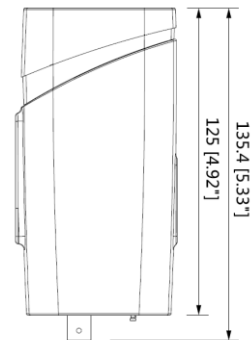

## BCS-BIP7201-Ai

2Mpx compact IP camera with advanced support for intelligent functions

Video system	IP
Scanning system	Progressive Scan
Sensor	1/2.8" 2Mpx Starvis CMOS
RAM / ROM	512MB/128MB
Pixels	1920×1080
Min illumination	0.002Lux/F1.7( Color)
S / N ratio	>50dB
Lens	C/CS
White balance	(AWB) Auto/manual
Background compensation	BLC/HLC/WDR(120dB)
Shutter	1/3~1/100000s
Gain control	(AGC) Auto/manual
Noise reduction	Ultra 2D/3D DNR
Motion detection	4 areas
Privacy mask	4 areas
Image rotation	Mirror, Flip 0°/90°/180°/270°
Focus	Auto/manual
Day Night	IRT cut filter with auto-switch (ICR)
Zoom	digital 16×
Video compression	H.265 / H.265+ / H.264 / H.264+ / MJPEG
Resolution	1080P(1920×1080) / 1.3M(1280×960) / 720P(1280×720) / D1(704×576) / VGA(640×480) / CIF(352×288)
Main stream	1080P/1.3M/720P(1~25/30fps)
Second stream	D1/VGA/CIF(1~25/30fps)
Third stream	1080P/1.3M/720P/D1/CIF (1~25/30fps)
Bitrate	H.264: 32~ 8192Kbps H.265: 19~ 7424Kbps
Network connection	RJ-45 (10/100Base-T)
Protocols	HTTP; TCP; ARP; RTSP; RTP; UDP; RTCP; SMTP; FTP; DHCP; DNS; DDNS; PPPoE; IPv4/v6; SNMP; QoS; UPnP; NTP, P2P
Audio	1 in / 1 out, built-in microphone
Audio coding	G.711a/ G.711Mu/ AAC/ G.726/G.723
Alarm	2 in 5mA 5VDC / 1 out 1A 30VDC/0.5A 50V AC
Compatibility	ONVIF(S/G)
Users	Max 20 logged in
Mobile users	iOS, android
Memory card slot	microSD do 256GB
Power	DC12V(±25%), AC24V(25%), PoE(802.3af), ePoE Power consumption <9.2W
Working conditions	-30°C ~+60°C / 10~95%RH
Case	Inside compact
Dimensions and weight	135.4 mm × 74.4 mm × 65.5 mm 0.53kg