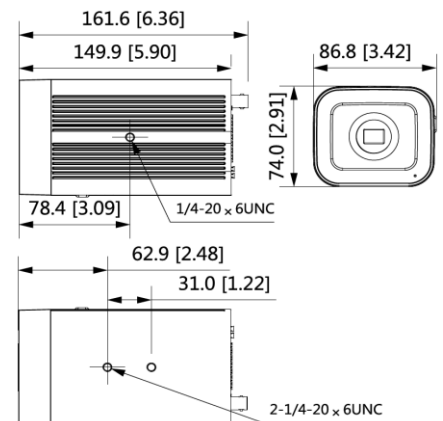

BCS-BIP91200-Ai

Compact 12Mpx IP camera with advanced support for intelligent functions

Video system	IP
Scanning system	Progressive Scan
Sensor	1/1.7" 12Mpx CMOS
RAM / ROM	4GB/2GB
Pixels	4000×3000
Min illumination	0.01Lux/F1.8
S / N ratio	>56dB
Lens	C/CS
White balance	(AWB) Auto/manual
Background compensation	BLC/HLC/DWDR
Shutter	1/3~1/100000s
Gain control	(AGC) Auto/manual
Noise reduction	Ultra 2D/3D DNR
Motion detection	4 areas
Privacy mask	4 areas
Image rotation	Mirror, Flip 0°/90°/180°/270°
Focus	Auto/manual
Day Night	IR cut filter with auto-switch (ICR)
Video compression	H.265 / H.265+ / H.264 / H.264+ / MJPEG(second stream)
Resolution	12M (4000 × 3000); 8M (3840 × 2160); 6M (3072 × 2048); 5M (3072 × 1728); 5M (2592 × 1944); 4M (2688 × 1520); 3M (2048 × 1536); 3M (2304 × 1296); 2M (1920 × 1080); 1.3M (1280 × 960); 720P (1280 × 720); D1 (704 × 576/704 × 480); CIF (352 × 288/352 × 240); VGA
Main stream	4000 × 3000 @1-25/30 fps
Second stream	704 × 576 @1-25 fps; 704 × 480 @1-30 fps
Third stream	1920 × 1080 @1-25/30 fps
Fourth stream	1920 × 1080 @1-25/30 fps
Fifth stream	704 × 576 @1-25 fps; 704 × 480@1-30 fps
Bitrate	H.264: 32 kbps–16384 kbps H.265: 32 kbps–14080 kbps
Network connection	RJ-45 (10/100/1000Mbps)
Protocols	IPv4; IPv6; HTTP; HTTPS; TCP; UDP; ARP; RTP; RTSP; RTCP; RTMP; SMTP; FTP; SFTP; DHCP; DNS; DDNS; QoS; UPnP; NTP; Multicast; ICMP; IGMP; NFS; SAMBA; PPPoE; 802.1x; SNMP;
Audio	2 in / 1 out / built-in microphone
Audio coding	G.711A; G.711Mu; G.726; AAC; G.723
Alarm	2 channels in: 5mA 3V–5V DC 2 channels out: 1,000mA 30V DC/500mA 50V DC
Compatibility	ONVIF(S/G/T), CGI, P2P,RTMP
Users	Max 20 logged in
Mobile users	iOS, android
Memory card slot	microSD do 256GB
Power	DC12V, AC24V, PoE(802.3af), ePoE Power consumption <12.7W
Working conditions	-30°C ~+60°C
Case	Inside compact
Dimensions and weight	86 mm × 74 mm × 150 mm (3.39" × 2.91" × 5.91") (L × W × H) 0.78kg