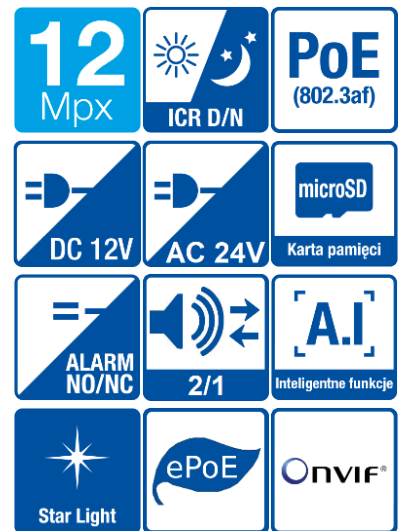

BCS-BIP91200-Ai

Compact 12Mpx IP camera with advanced support for intelligent functions

- 1 / 1.7 "12Mpx PS CMOS sensor
- Starlight technology
- H.265 + / H.264 + / MJPEG encoding
- Support for five coding streams
- Support for C / CS lenses
- ICR mechanical infrared filter
- Built-in web service, compliance with BCS-NVR, CMS (BCS Manager), BCS mobile application (iOS, android), P2P, Onvif
- AWB, AES, AGC, BLC, HLC, DWDR, Ultra DNR, Defog, ROI, EIS functions
- Advanced analytics of intelligent functions: perimeter protection, face detection, object recognition, metadata, intelligent real-time analysis and advanced search, people counting, lost / left object, audio detection
- 2 audio inputs and 1 audio output, built-in microphone
- 2 alarm inputs and 2 alarm outputs
- Compact internal housing
- RS485
- Working temperature $-30^{\circ}\text{C} \sim +60^{\circ}\text{C}$
- Support for microSD cards up to 256GB
- DC12V, AC24V, PoE (802.3af), ePoE power supply