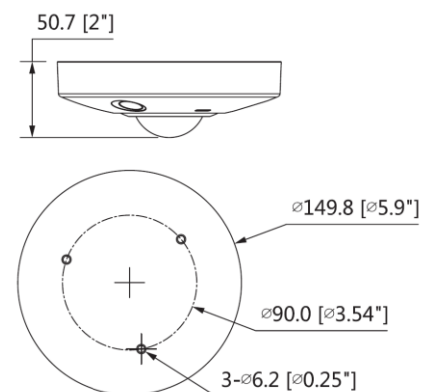

BCS-SFIP21200IR-Ai

12Mpx fisheye IP camera with advanced support for smart functions

Video system	IP
Scanning system	Progressive Scan
Sensor	1/1.7" 12Mpx CMOS
RAM / ROM	4GB/4GB
Pixels	4000×3000
Min illumination	0.001 Lux/F2.0 (Color, 1/3 s, 30 IRE) 0.01 Lux/F2.0 (Color, 1/30 s, 30 IRE) 0 Lux/F2.0 (IR on)
S / N ratio	>50dB
Lens	Fisheye 1.85mm F2.0
Viewing angle	Horizontal: 185°; Vertical: 180°
DORI (Detect/Observe/Recognize/Identify)	40m/16m/8m/4m
White balance	(AWB) Auto/manual
Background compensation	BLC/HLC/WDR(120dB)
Shutter	1/3~1/100000s
Gain control	(AGC) Auto/manual
Noise reduction	Ultra 2D/3D DNR
Motion detection	4
Privacy mask	4
Focus	Auto
Day Night	ICR
IR	10m
Video compression	H.265 / H.265+ / H.264 / H.264+ / MJPEG
Resolution	4000 × 3000, 2880 × 2880, 2880 × 2160, 2048 × 1536 (3M), 1280 × 960 (1.3M), (704 × 576/704 × 480) D1, (352 × 288/352 × 240) CIF
Main stream	(4000 × 3000@25/30fps)
Second stream	50Hz(704 × 576@25fps), 60Hz(704 × 480@30fps)
Third stream	50Hz (704 × 576@25fps), 60Hz (704 × 480@30fps)
Bitrate	H264: 88Kbps-16384Kbps ;H265: 52Kbps-16384Kbps
Video frame rate	Fisheye:1O (4000 × 3000)1P (4096 × 1024)2P (2432 × 2432)1R (1216 × 1216)2R (2432 × 2432)4R (2432 × 2432)1O + 3R (2432 × 2432)
Network connection	RJ-45 (100/1000Base-T)
Protocols	HTTP, TCP, ARP, RTSP, RTP, UDP, RTCP, SMTP, FTP, DHCP, DNS, DDNS, PPPoE, IPv4/v6, SNMP, QoS, UPnP, NTP
Audio	1 in / 1 out
Audio coding	G.711a/ G.711Mu/ AAC/ G.726
Alarm	2 in / 2 out
Compatibility	ONVIF(S/G), CGI, P2P
Users	Max 20 logged in
Mobile users	iOS, android
Memory card slot	microSD do 256GB
Power	DC12V, PoE(802.3af) Power consumption<12.9W
Working conditions	-30°C ~+45°C / 10~95%RH
Case	IP67, IK10
Dimensions and weight	59.8 mm × Φ149.8 mm 0.8kg