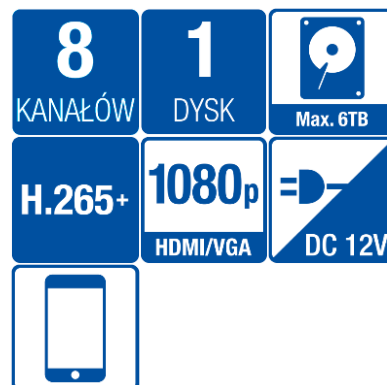

BCS-B-SNVR0801

8 channel 1 HDD network recorder

Key features:

- Display and record 8 IPC with max resolution 4Mpx
- Compression H.265+/H265/H.264+/H.264
- Max incoming bandwidth 60Mbps, outgoing 60Mbps
- Synchronous HDMI(1920×1080) / VGA(1920×1080)
- Advanced video detection: motion detect, crossline, intrusion
- Support 1 HDD SATA up to 6TB
- 2×USB, 1×RJ45
- Built-in web service, support CMS(BCS Manager), mobile app BCS(android, iOS), P2P, Onvif
- Power supply DC 12V

BCS-B-SNVR0801

8 channel 1 HDD network recorder

Key features:

System	IP
Functionality	Real-time view, record, playback, backup, remote access
System control	Mouse, network
IP channels	8
Video out	1×HDMI 1080P, 1×VGA 1080P
Resolution	HDMI/VGA: 1920×1080/60Hz, 1280×1024/60Hz, 1280×720/60Hz, 1024×768/60Hz
Multi-screen display	HDMI/VGA: 1/4/8
Recording resolution	4M/3M/1080P/1.3M/UXGA/720P/VGA/4CIF/DCIF/2CIF/CIF/QCIF
Max bandwidth	Incoming: 60Mbps, Outgoing: 60Mbps
Decoding	1-ch@4M, 2-ch@1080P
Video compression	H.265+/H265/H.264+/H.264 (IPC through Onvif H.264)
Playback	1/4/8
Backup	Flash drive (USB) / Network download
Ethernet	1 Port RJ-45 (10/100Mbps)
Remote access	64
Compatibility	Onvif
Video detection	Motion detect, crossline, intrusion
HDD	1×SATA max 6TB
Interfaces	2×USB2.0
Power supply	12V DC, Power consumption <10W (without HDD)
Working environment	-10°C ~+55°C / 10~90%RH
Dimensions and weight	smart 200×205×48mm (W×D×H) 1kg(without HDD)