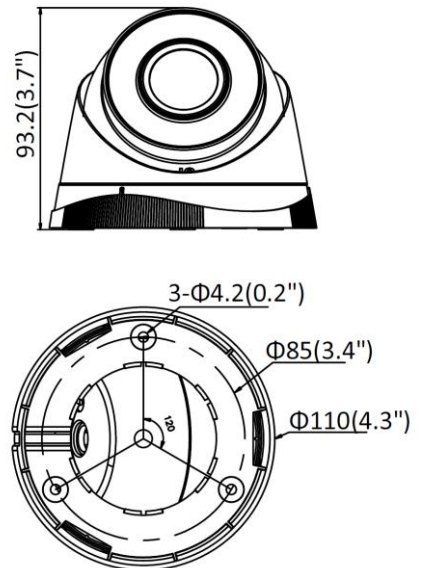

BCS-B-EI411R3

IR Network Dome Camera 4Mpx with fixed lens 2.8mm

Key features:

- Sensor 1/3" 4Mpx PS CMOS
- Dual stream coding
- Resolution 2560×1440@20fps
- Compression H.265+/H.264+
- IR-cut filter with auto switch (ICR)
- Functions AGC, AWB, AES, BLC, WDR(120dB), 3D DNR, ROI
- Built-in web-service, support BCS-NVR, CMS(BCS Manager), mobile app BCS(iOS, android), P2P, Onvif
- Motion detect, privacy masking
- Fixed lens 2.8mm F2.0
- IR distance up to 30m
- Metal/plastic outside casing IP67
- Working environment -30°C ~ +50°C
- Power supply DC 12V, PoE

Dimensions:

BCS-B-EI411IR3

IR Network Dome Camera 4Mpx with fixed lens 2.8mm

Specification:

System video	IP
System scanning	Progressive Scan
Sensor	1/3" 4Mpx CMOS
Pixels	2560(H) × 1440 (V)
Minimum illumination	Color: 0.01Lux@(F1.2, AGC On), 0.028 Lux@(F2.0, AGC On), B/W:0Lux
Lens	Fixed 2.8mm F2.0, angle of view H: 100°, V: 55°
White balance	(AWB) Auto/manual
Backlight compensation	BLC / WDR(120dB)
Shutter	Auto/manual (1/3~1/100000s)
Gain control	(AGC) Auto/manual
Noise reduction	3D DNR
Day/night	IR-cut filter with auto switch (ICR)
IR range	Up to 30m
Video compression	H.265 / H.265+ / H.264 / H.264+ / MJPEG(second stream)
Resolution	4M(2560×1440) / 3M(2304×1296) / 1080P(1920×1080) / 720P(1280×720) / VGA(640×480) / (640×360) / QVGA(320×240)
Main stream	50Hz: 20fps (2560×1440), 25fps (2304×1296, 1920×1080, 1280×720) 60Hz: 20fps (2560×1440), 30fps (2304×1296, 1920×1080, 1280×720)
Second stream	50Hz: 25fps (640×480, 640×360, 320×240) 60Hz: 30fps (640×480, 640×360, 320×240)
Network	RJ-45 (10M/100M)
Protocols	TCP/IP, ICMP, HTTP, HTTPS, FTP, DHCP, DNS, DDNS, RTP, RTSP, RTCP, PPPoE, NTP, UPnP, SMTP, SNMP, IGMP, 802.1X, QoS, IPv6, UDP, Bonjour, P2P
Compatibility	ONVIF(Profile S, Profile G), ISAPI
Users	Max 32
Mobile	iOS, android
Power supply	DC12V(±25%) / PoE(802.3 af)
Power consumption	<6.5W
Working environment	-30°C ~ +50°C, 10%~95% RH
Casing	Metal/plastic IP67
Weight	0.4kg
Dimensions	Φ110 × 93.2mm