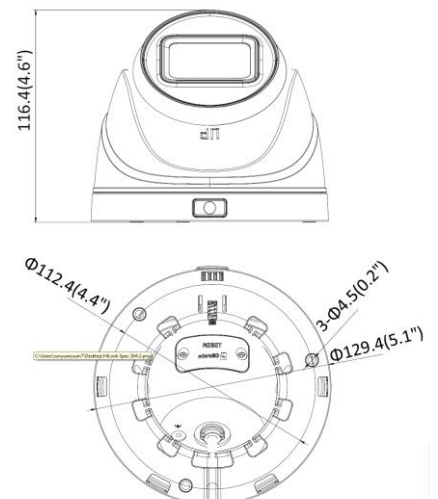

BCS-B-EI215IR3

IR Network Dome Camera 2Mpx with motozoom lens 2.8~12mm

Key features:

- Sensor 1/2.7" 2Mpx PS CMOS
- Dual stream coding
- Resolution 1920×1080@30fps
- Compression H.265+/H.264+
- IR-cut filter with auto switch (ICR)
- Functions AGC, AWB, AES, BLC, D-WDR, 3D DNR, ROI
- Built-in web-service, support BCS-NVR, CMS(BCS Manager), mobile app BCS(iOS, android), P2P, Onvif
- Motion detect, privacy masking
- Motozoom lens 2.8~12mm F1.6
- IR distance up to 30m
- Edge storage microSD up to 128GB
- Metal/plastic outside casing IP67
- Working environment -30°C ~ +60°C
- Power supply DC 12V, PoE

Dimensions:

BCS-B-EI215IR3

IR Network Dome Camera 2Mpx with motozoom lens 2.8~12mm

Specification:

System video	IP
System scanning	Progressive Scan
Sensor	1/2.7" 2Mpx CMOS
Pixels	1920(H) × 1080 (V)
Minimum illumination	Color: 0.01Lux@(F1.2, AGC On), 0.02 Lux@(F1.6, AGC On), B/W:0Lux
Lens	Motozoom 2.8~12mm F1.6, angle of view H: 108.5°~33.2°, V: 57.5°~18.8°
White balance	(AWB) Auto/manual
Backlight compensation	BLC / D-WDR
Shutter	Auto/manual (1/3~1/100000s)
Gain control	(AGC) Auto/manual
Noise reduction	3D DNR
Day/night	IR-cut filter with auto switch (ICR)
IR range	Up to 30m
Video compression	H.265 / H.265+ / H.264 / H.264+ / MJPEG(second stream)
Resolution	1080P(1920×1080) / 960H(1280×960) / 720P(1280×720) / VGA(640×480) / (640×360) / QVGA(320×240)
Main stream	50Hz: 25fps (1920×1080, 1280×960, 1280×720) 60Hz: 30fps (1920×1080, 1280×960, 1280×720)
Second stream	50Hz: 25fps (640×480, 640×360, 320×240) 60Hz: 30fps (640×480, 640×360, 320×240)
Network	RJ-45 (10M/100M)
Protocols	TCP/IP, ICMP, HTTP, HTTPS, FTP, DHCP, DNS, DDNS, RTP, RTSP, RTCP, NTP, UPnP, SMTP, IGMP, 802.1X, QoS, IPv6, UDP, Bonjour, P2P
Compatibility	ONVIF(Profile S, Profile G), ISAPI
Users	Max 32
Mobile	iOS, android
Power supply	DC12V(±25%) / PoE(802.3 af)
Power consumption	<12W
Working environment	-30°C ~ +60°C, 10%~95% RH
Casing	Metal/plastic IP67
Weight	0.55kg
Dimensions	Φ129.4 × 116.4mm